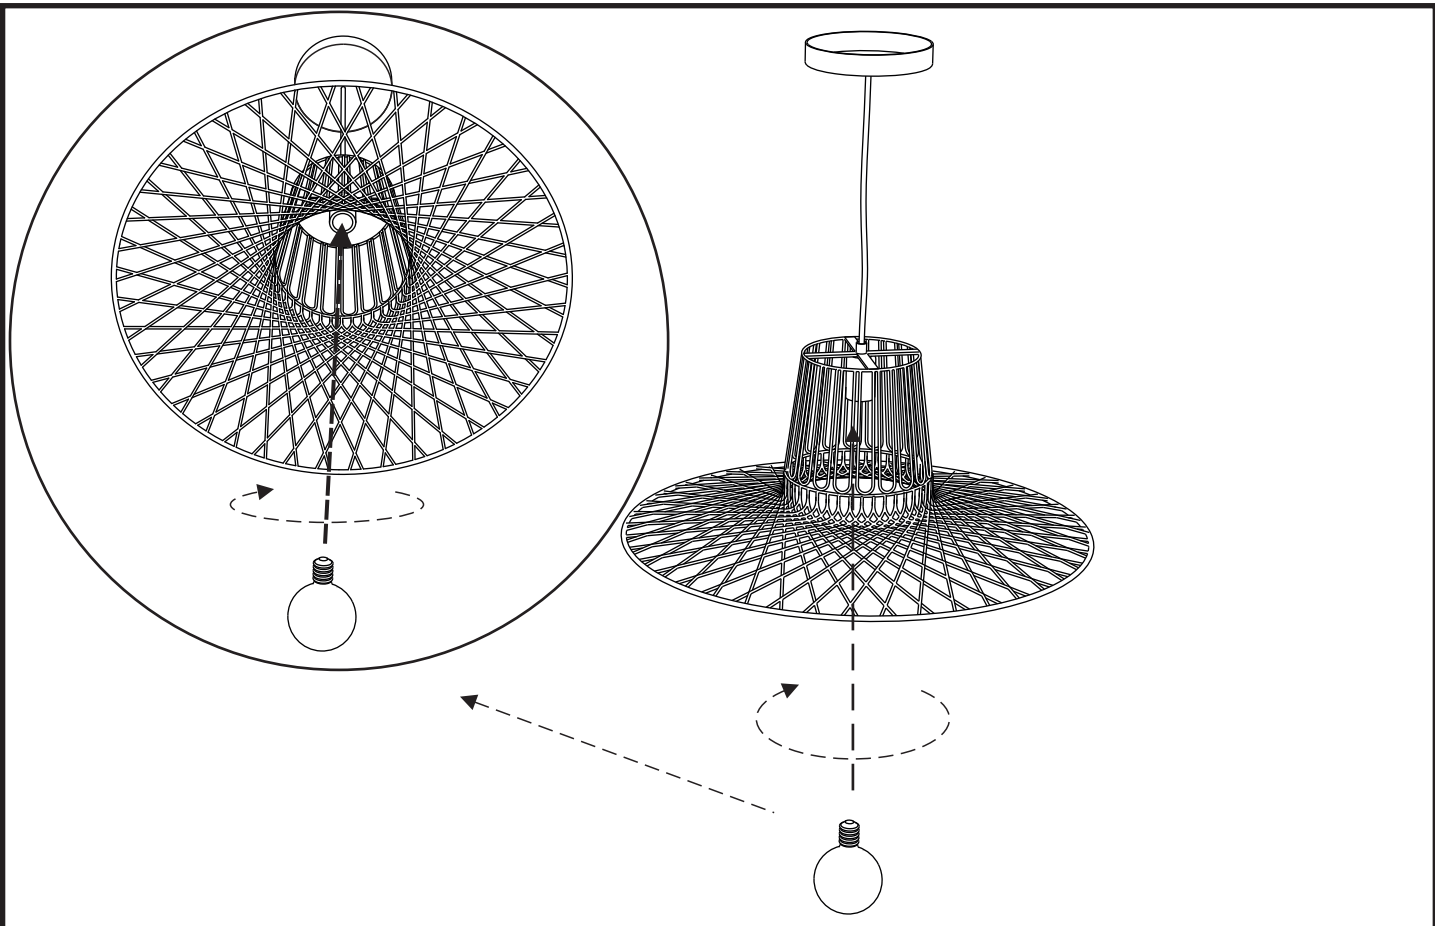

ASSEMBLY INSTRUCTIONS
Before assembling read all the instruction

Item : NE-31599

Description : Pendent

Components:

Front

Bottom

0:05:00