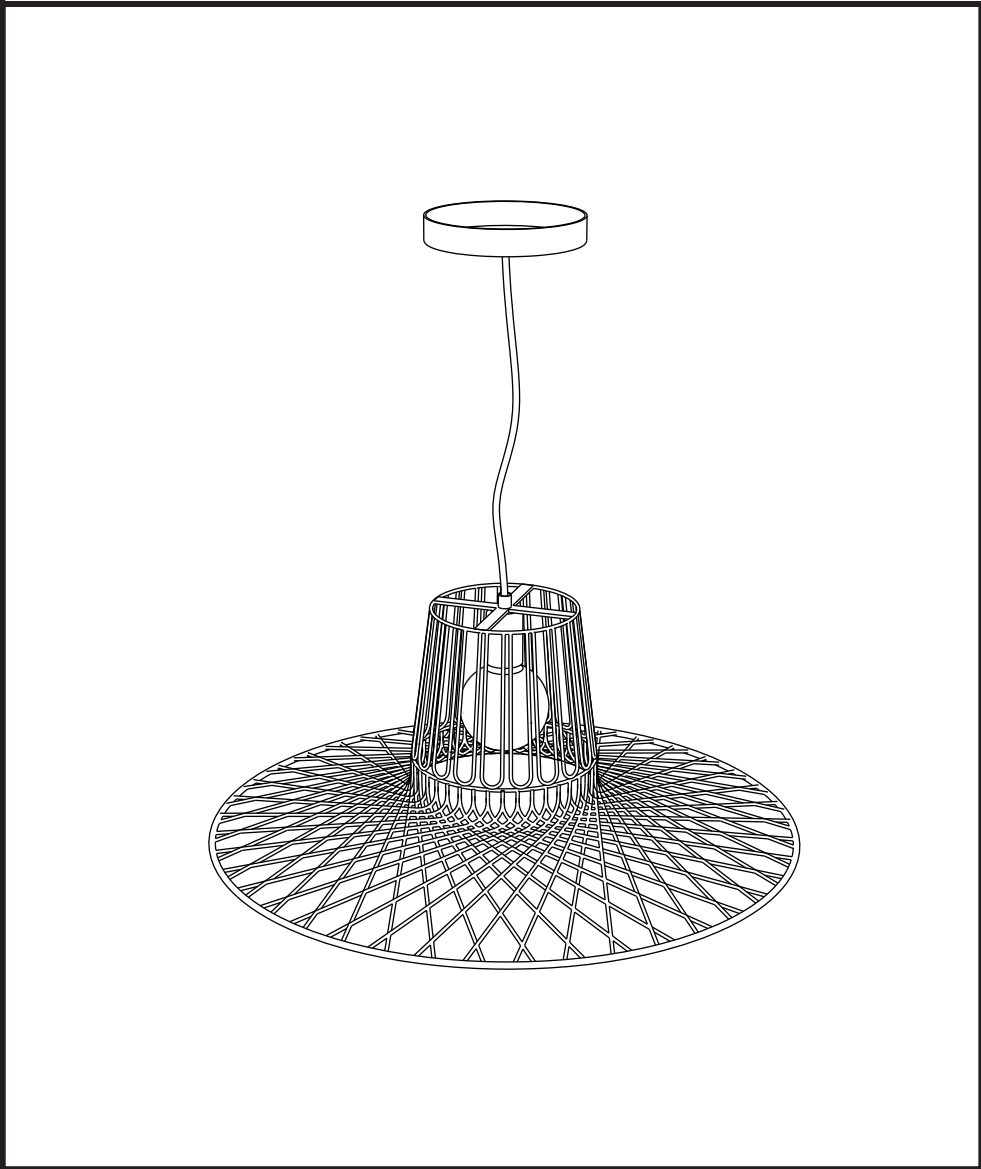

ASSEMBLY INSTRUCTIONS
Before assembling read all the instruction

Item : NE-31599

Description : Pendent

Components:

Front

Bottom

0:05:00